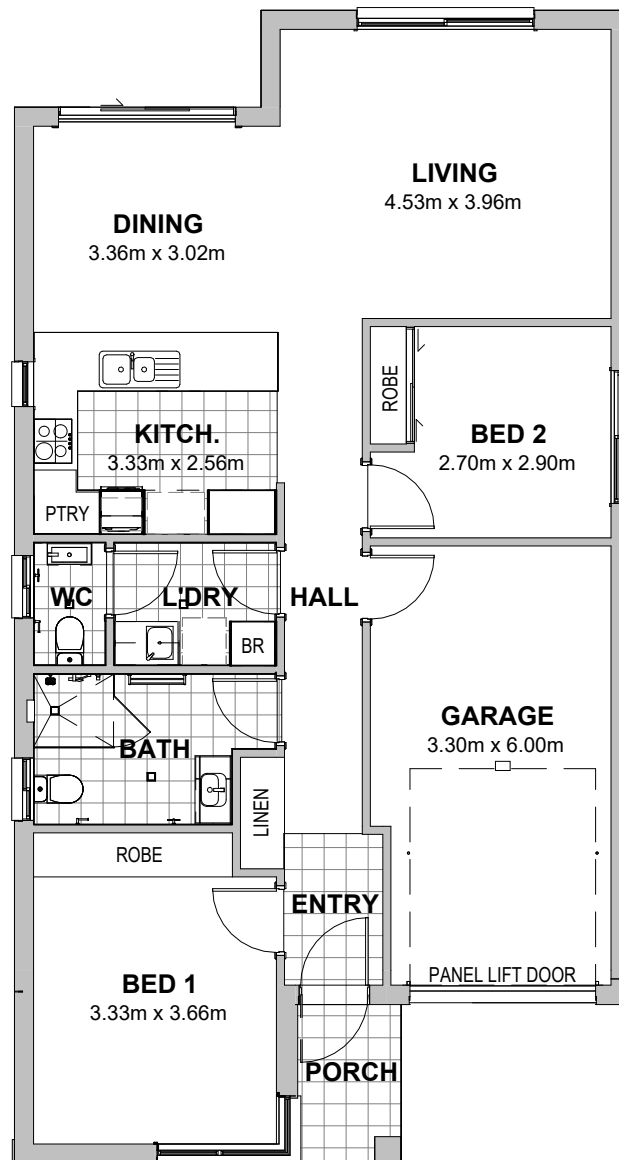

Blue Hydrangea

2  | 1 
1  | 2 

Specifications

Living 96.0m²

Garage 21.5m²

Porch 3.0m²

TOTAL 120.5m²

Stage 5 - 91 | 92 | 136 | 137 | 140 Stage 6 - 114 | 118 | 125

Sample plan
Disclaimer - measurements are indicative only
and may change depending on the facade