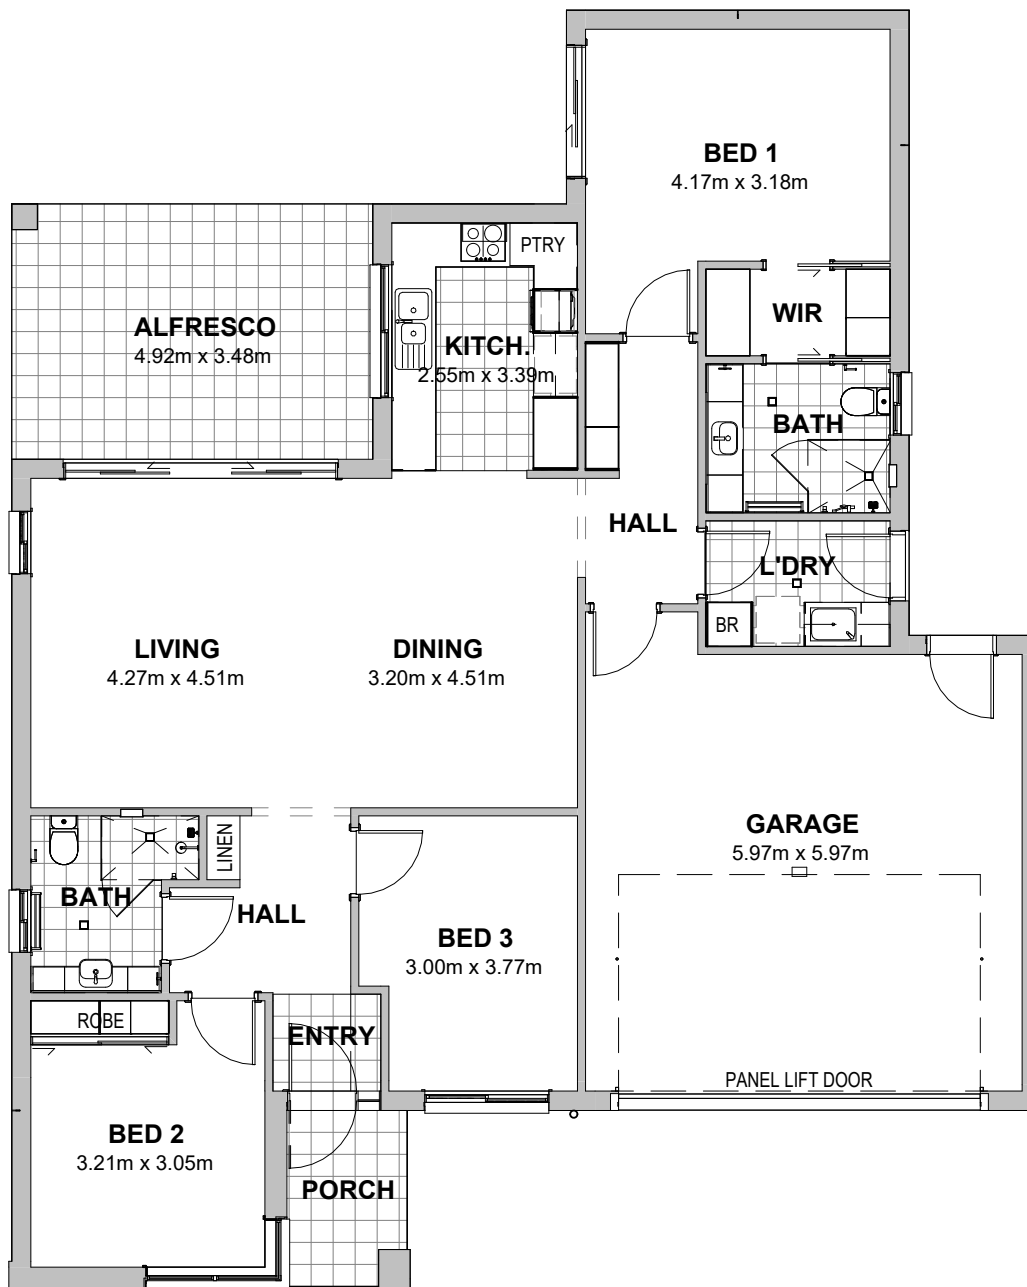

Native Scarlet

3  | 2 
 2  | 2 

Specifications

Living 126.6m²
 Garage 40.0m²
 Alfresco 17.1m²
 Porch 4.2m²
 TOTAL 191.7m²

Stage 5 - 94 | 98 | 100 | 133 | 135 | 139 | 142 | 143 | 146 | 147

Stage 6 - 105 | 107 | 109 | 117 | 119 | 120 | 124 | 130 | 131

Sample plan

Disclaimer - measurements are indicative only
 and may change depending on the facade