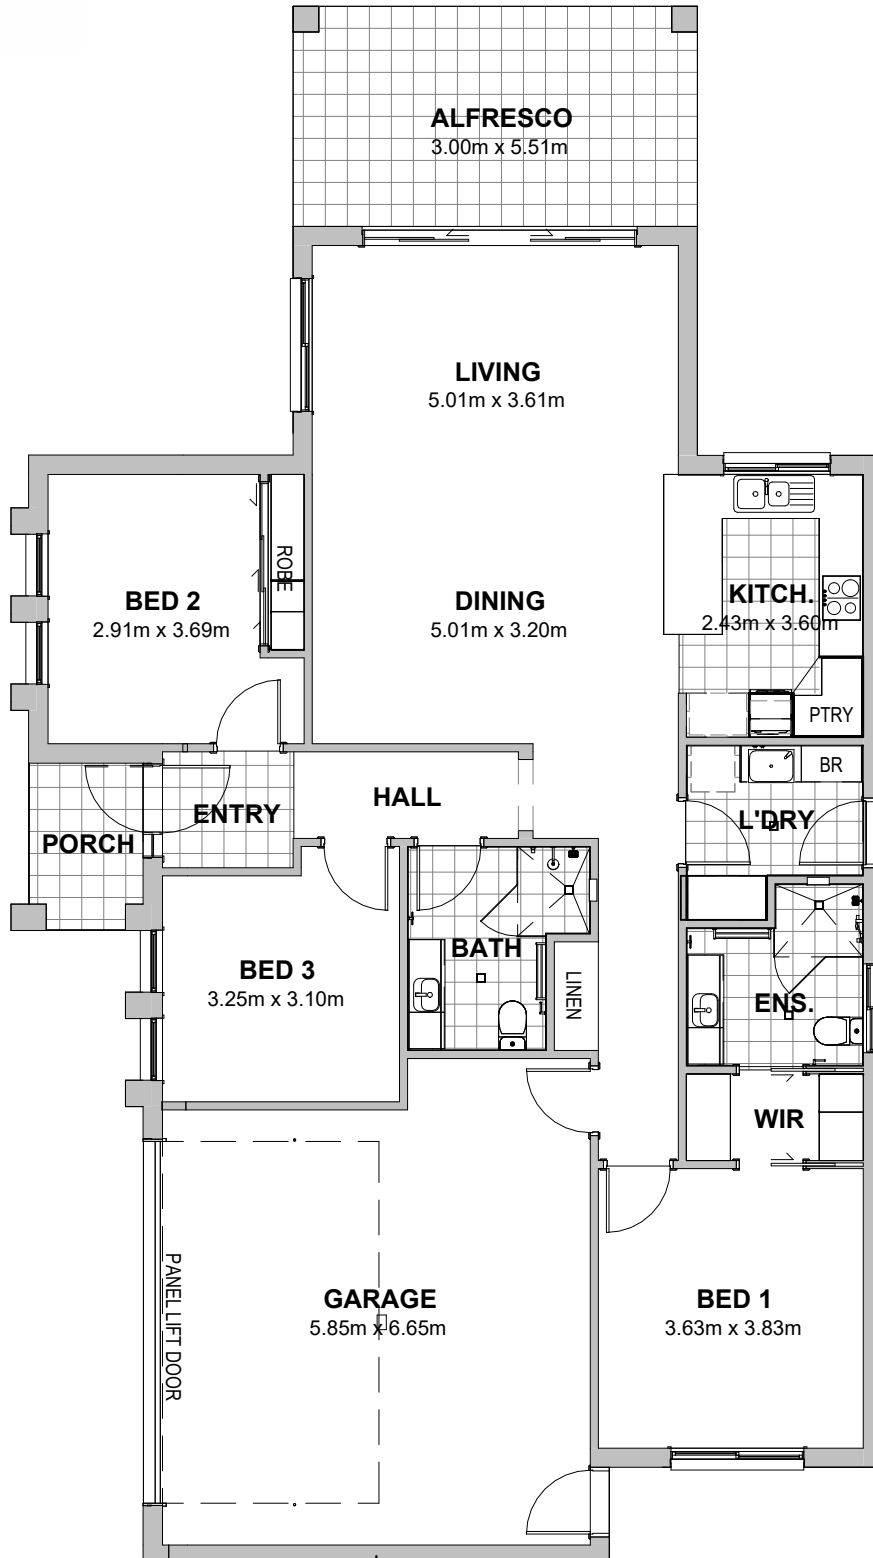

Silver Bush

3  | 2 
 2  | 2 

Specifications

Living 131.4m²
 Garage 39.9m²
 Porch 3.6m²
 Alfresco 16.4m²
 TOTAL 191.4m²

Stage 6 - 104 | 112

Sample plan
 Disclaimer - measurements are indicative only
 and may change depending on the facade