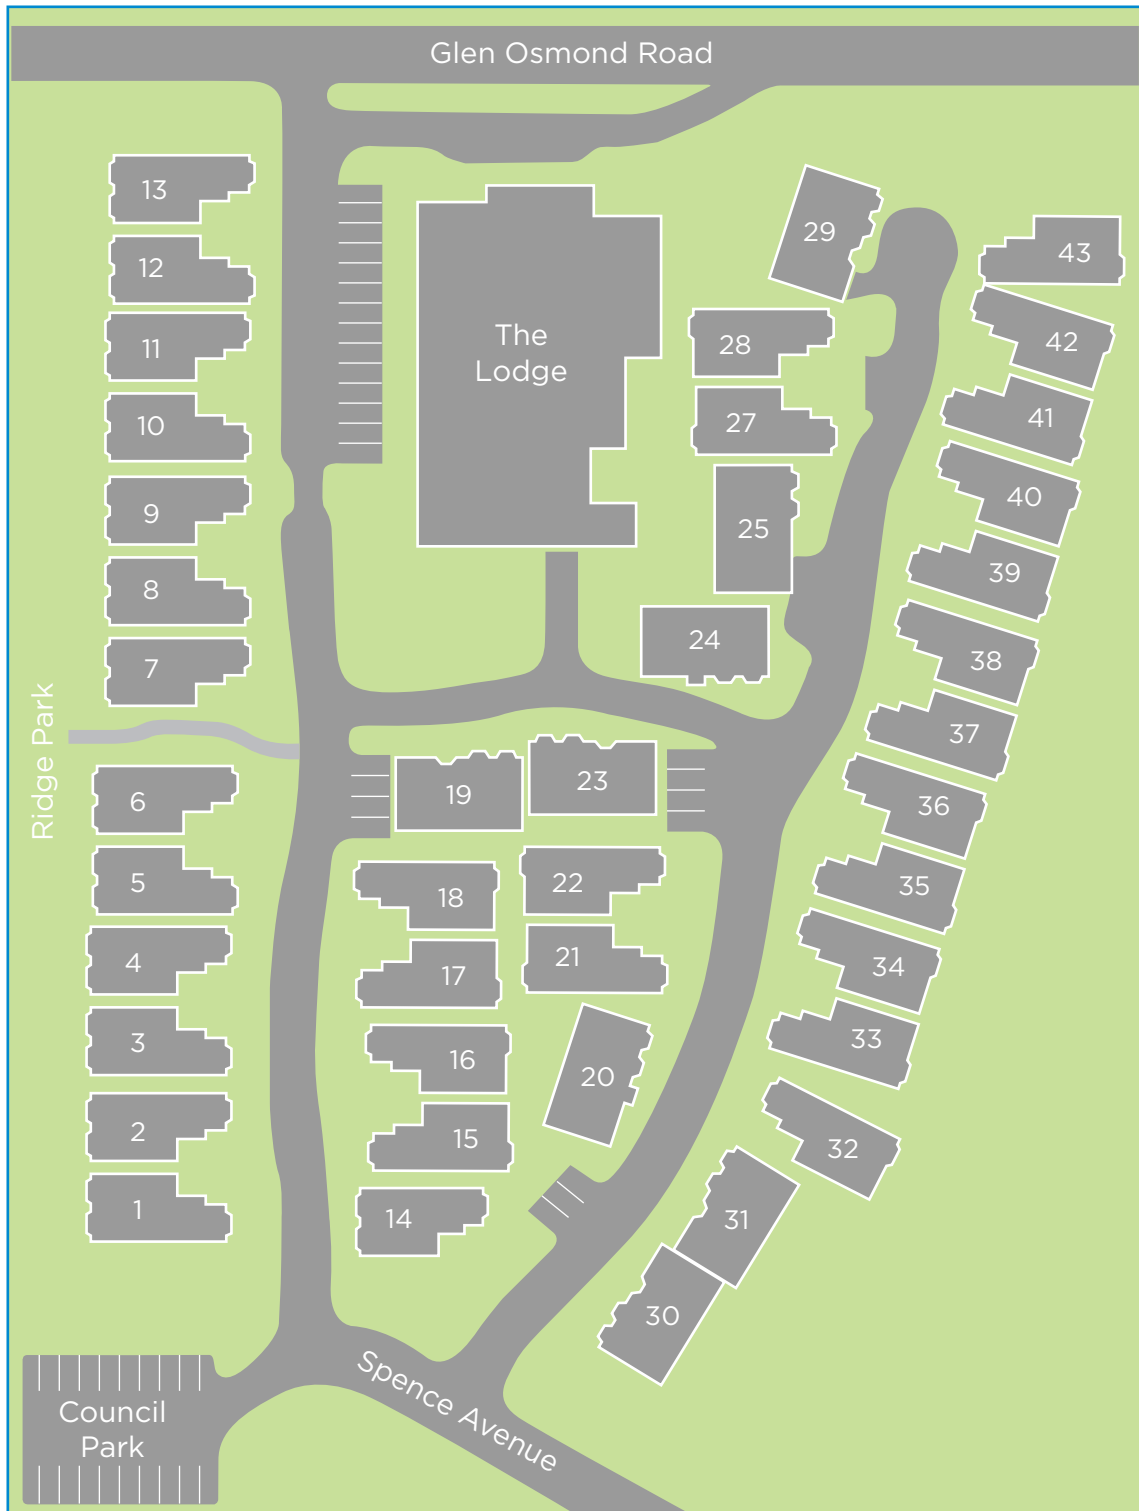

Glen Woddley Estate Retirement Living

360 Glen Osmond Road, Myrtle Bank 5064

1800 852 772

southerncrosscare.com.au

Specifications and details are indicative only and are subject to change
Southern Cross Care (SA, NT & VIC) Inc ARBN 129 895 905, South Australia, liability limited_June 2025