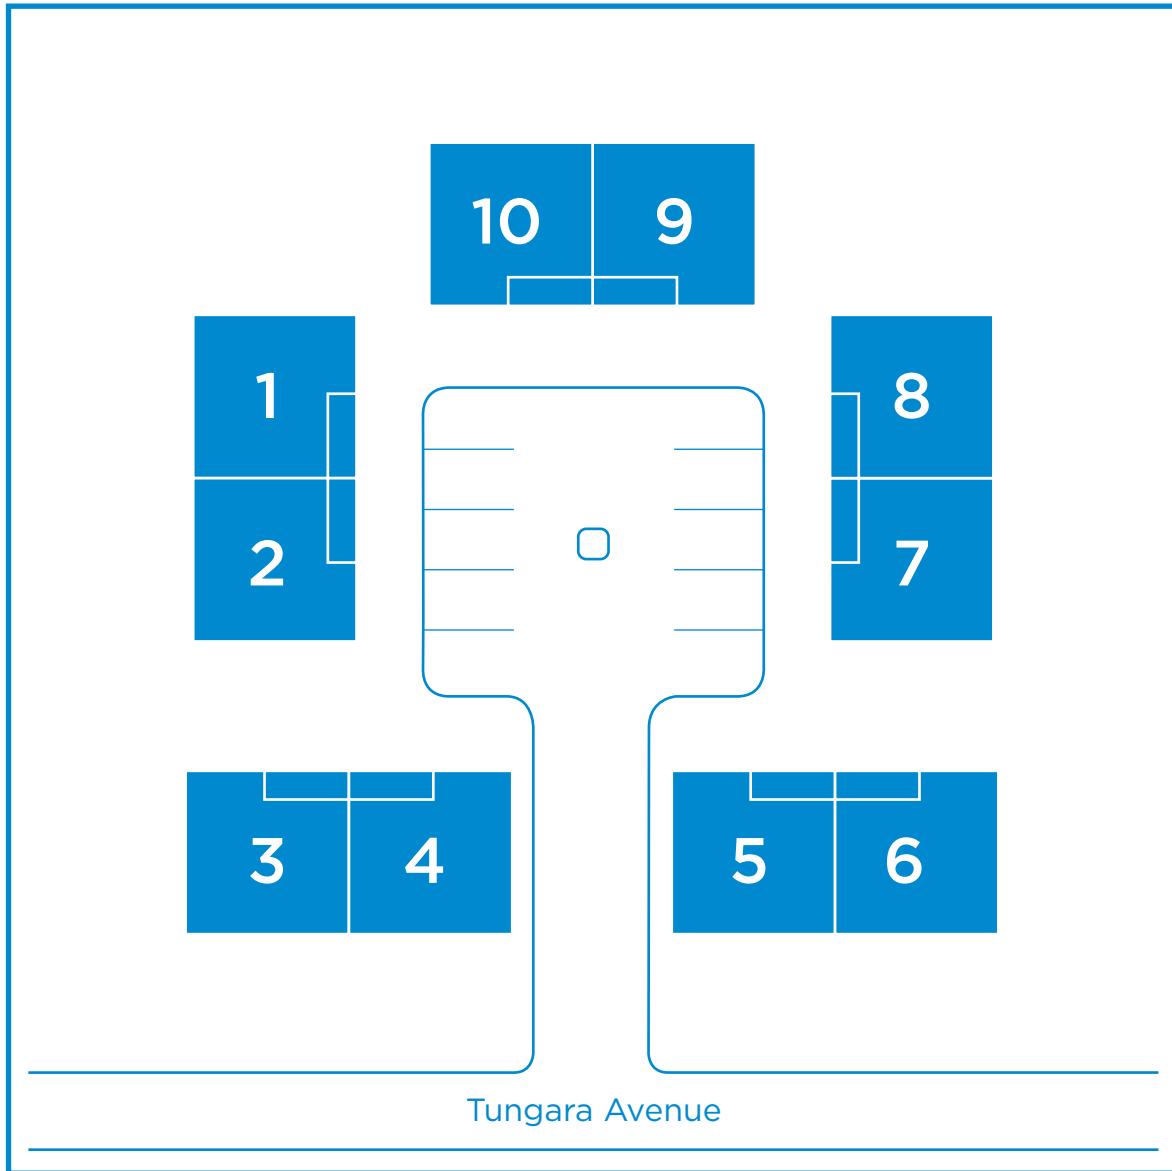

# Croydon Park

29 Tungara Avenue, Croydon Park

1800 852 772

[SouthernCrossCare.com.au](http://SouthernCrossCare.com.au)

Specifications and details are indicative only and are subject to change

Southern Cross Care (SA, NT & VIC) Inc ARBN 129 895 905, South Australia, liability limited  
Correct as at Nov 2025