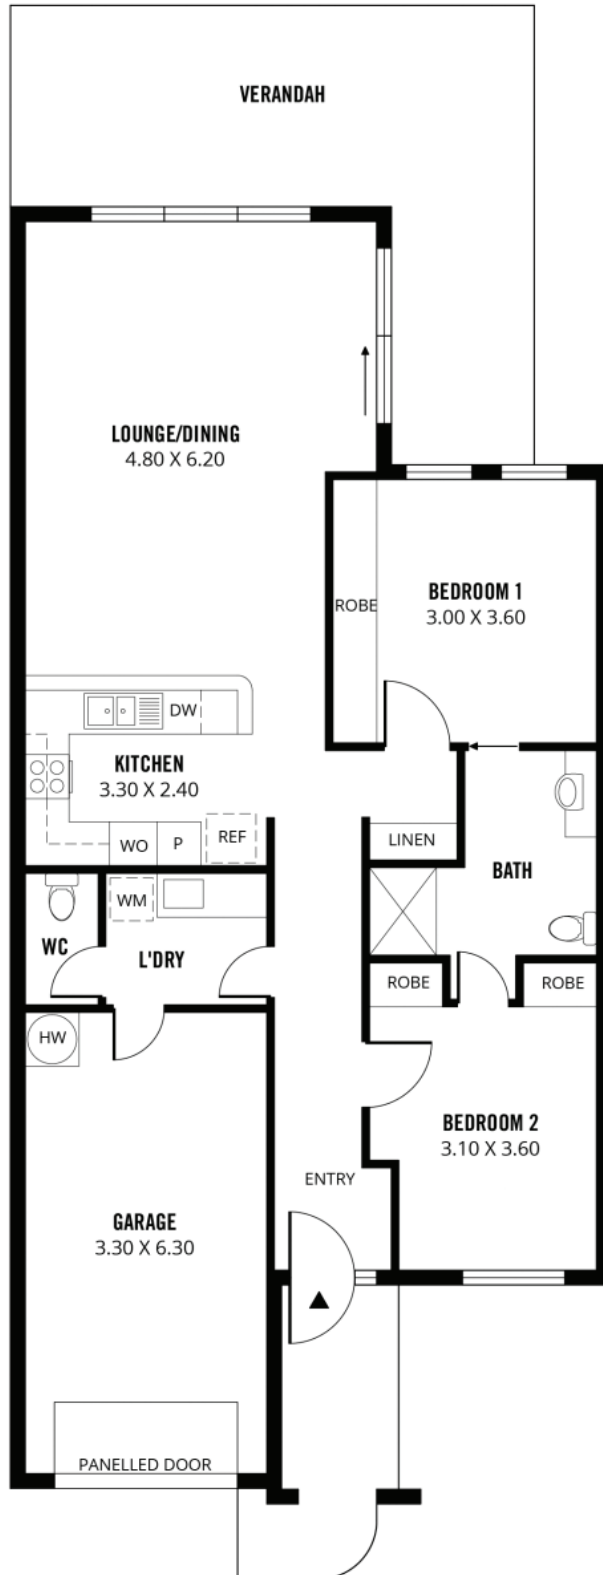

Bedford Heights Estate

Retirement Living

16 Bedford Street,
Box Hill

Villa Type A

2 🛏 | 1 🚿 | 2 🚻 | 1 🚗

Living Area 98.64 m²

External/Garage 23.58 m²

Total Living 122.22 m²