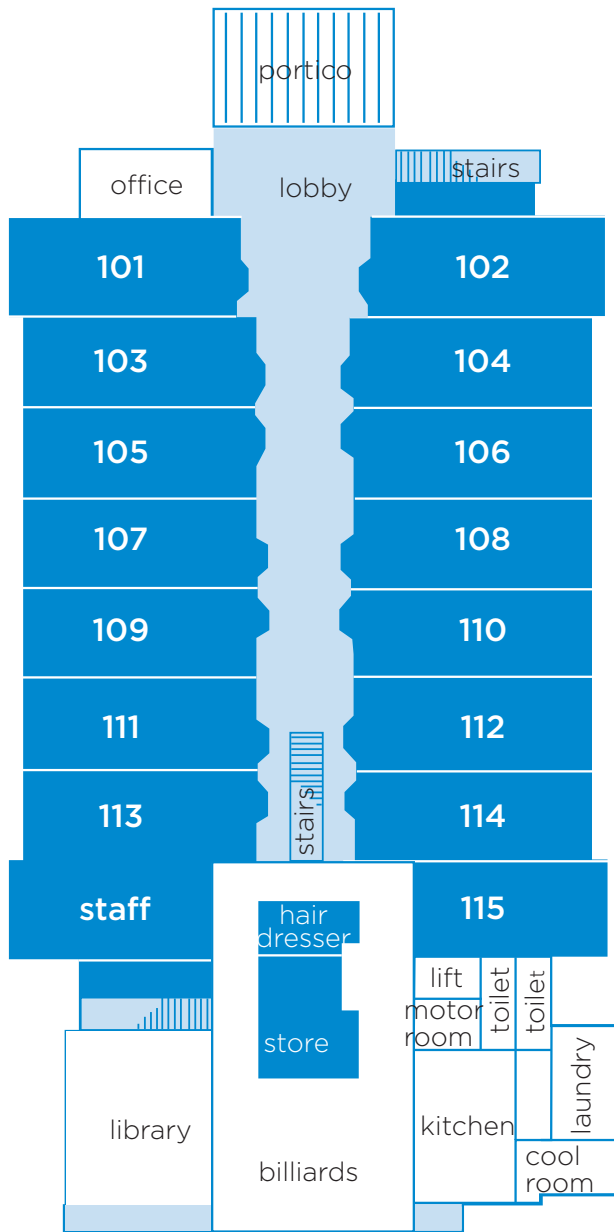

Glen Woodley Estate Serviced Apartments

360 Glen Osmond Road, Myrtle Bank 5064

Ground Floor

First Floor

1800 852 772
southerncrosscare.com.au

Specifications and details are indicative only and are subject to change
 Southern Cross Care (SA, NT & VIC) Inc ARBN 129 895 905, South Australia, liability limited_July 2025