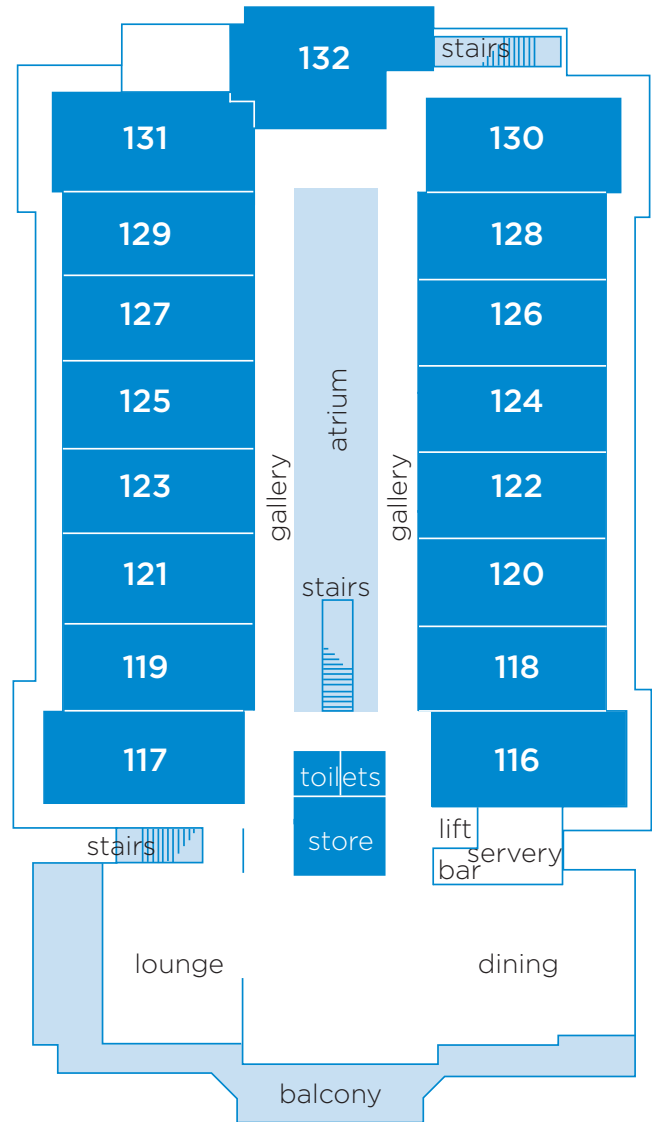

Glen Woodley Estate Serviced Apartments

360 Glen Osmond Road, Myrtle Bank 5064

Ground Floor

First Floor

1800 852 772
southerncrosscare.com.au

Specifications and details are indicative only and are subject to change
 Southern Cross Care (SA, NT & VIC) Inc ARBN 129 895 905, South Australia, liability limited_July 2025