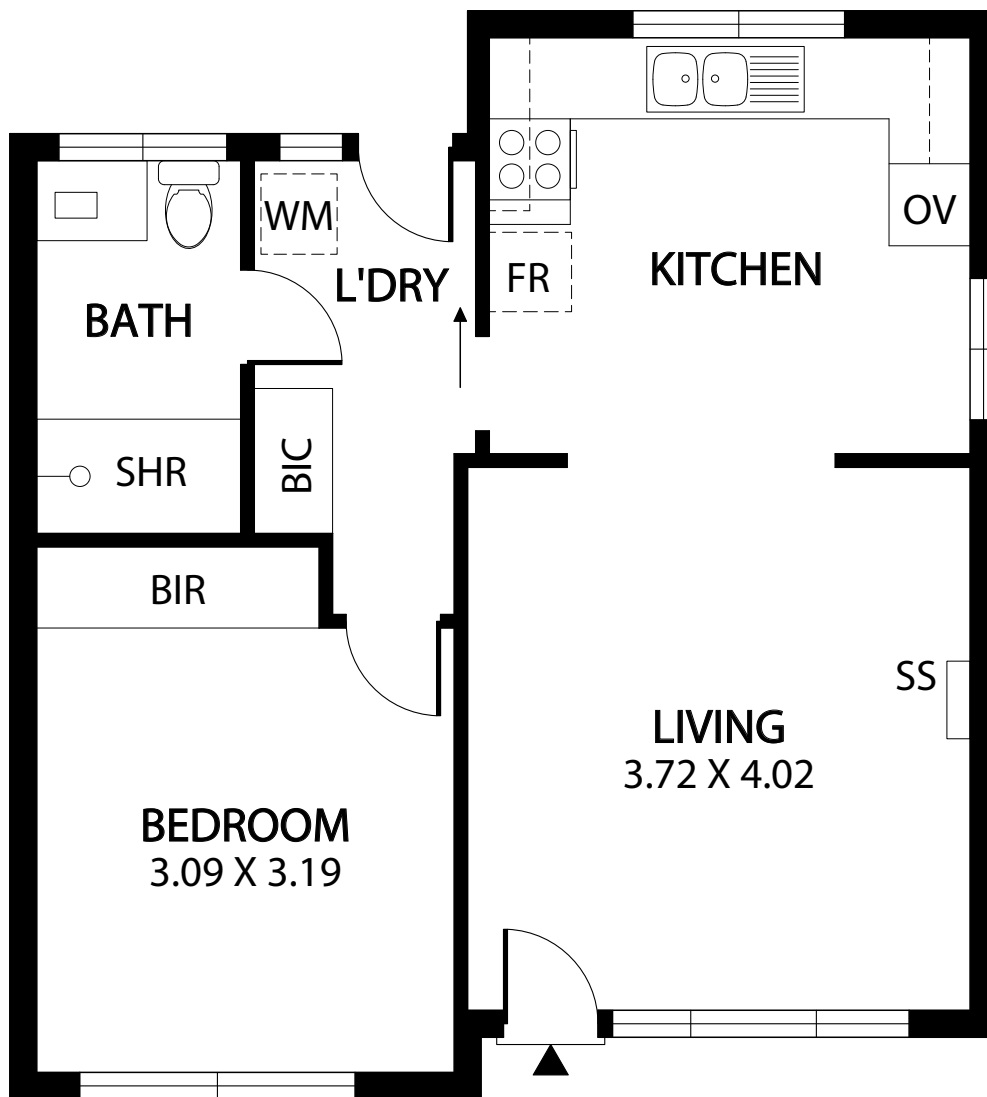

O'Grady Court Retirement Living

332 Marion Road

Typical Right

1 | 1 | 1

Total Living 54.08 m²

1800 852 772

southerncrosscare.com.au

Specifications and details are indicative only and are subject to change.
Southern Cross Care (SA, NT & VIC) Inc ARBN 129 895 905, South Australia, limited liability
Correct as at May 2022